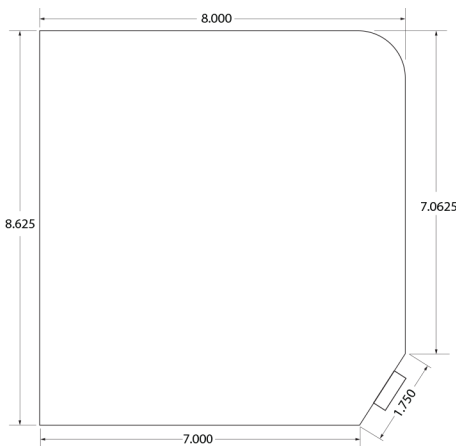

## UNIVERSAL CABLE RETRACTOR

Part #: EVCS-UCR-R-05 / EVCS-UCR-R-15

LEFT SIDE

TOP VIEW

BACK

## PRODUCT FEATURES

Part Number:  
EVCS-UCR-R-05 (Light Gray)  
EVCS-UCR-R-15 (Black)

- Ratcheting stop eliminates constant tension on cable when plugged into vehicle
- 10 ft. pull length works with up to 25' cable length
- Steel construction
- For indoor and outdoor use
- RAL 7035 (Light Gray) & Black Powder-Coat Finish
- Fits .75" to 1.50" diameter cables  
*(cable clamps included)*
- Lifts cable sizes up to AC/80A and DC/25kW
- Mounts to wall, ceiling, or pedestal  
*(hardware not included)*
- 1-Year Warranty