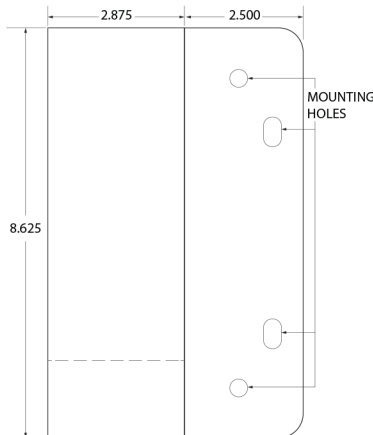

## UNIVERSAL CABLE RETRACTOR

Part #: EVCS-UCR-R-05 / EVCS-UCR-R-15

LEFT SIDE

TOP VIEW

BACK

## PRODUCT FEATURES

Part Number:  
EVCS-UCR-R-05 (Light Gray)  
EVCS-UCR-R-15 (Black)

- Ratcheting stop eliminates constant tension on cable when plugged into vehicle
- 10 ft. pull length works with up to 25' cable length
- Steel construction
- For indoor and outdoor use
- RAL 7035 (Light Gray) & Black Powder-Coat Finish
- Fits .75" to 1.50" diameter cables  
*(cable clamps included)*
- Lifts cable sizes up to AC/80A and DC/25kW
- Mounts to wall, ceiling, or pedestal  
*(hardware not included)*
- 1-Year Warranty