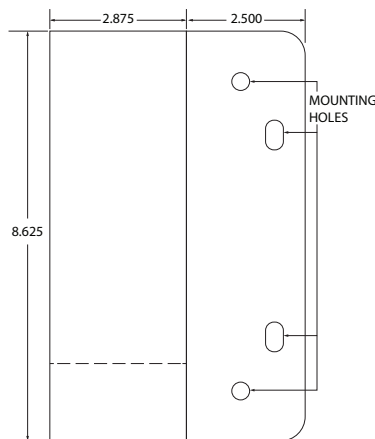

Light Gray or Black Finish

UNIVERSAL CABLE RETRACTOR

Part #: EVCS-UCR-R-05 / EVCS-UCR-R-15

LEFT SIDE

TOP VIEW

BACK

PRODUCT FEATURES

Part Number:
EVCS-UCR-R-05 (Light Gray)
EVCS-UCR-R-15 (Black)

- Ratcheting stop eliminates constant tension on cable when plugged into vehicle
- 10 ft. pull length works with up to 25' cable length
- Steel construction
- For indoor and outdoor use
- RAL 7035 (Light Gray) & Black Powder-Coat Finish
- Fits .75" to 1.50" diameter cables
(cable clamps included)
- Lifts cable sizes up to AC/80A and DC/25kW
- Mounts to wall, ceiling, or pedestal
(hardware not included)
- 1-Year Warranty