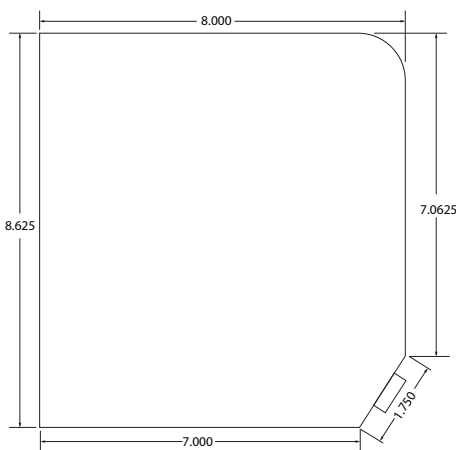

## UNIVERSAL CABLE RETRACTOR

Part #: EVCS-UCR-R-05 / EVCS-UCR-R-15

LEFT SIDE

TOP VIEW

BACK

## PRODUCT FEATURES

Part Number:  
EVCS-UCR-R-05 (Light Gray)  
EVCS-UCR-R-15 (Black)

- Ratcheting stop eliminates constant tension on cable when plugged into vehicle
- 10 ft. pull length works with up to 25' cable length
- Steel construction
- For indoor and outdoor use
- RAL 7035 (Light Gray) & Black Powder-Coat Finish
- Fits .75" to 1.50" diameter cables  
*(cable clamps included)*
- Lifts cable sizes up to AC/80A and DC/25kW
- Mounts to wall, ceiling, or pedestal  
*(hardware not included)*
- 1-Year Warranty