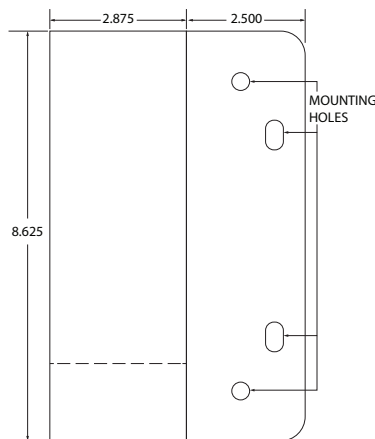

## UNIVERSAL CABLE RETRACTOR

Part #: EVCS-UCR-R-05 / EVCS-UCR-R-15

LEFT SIDE

TOP VIEW

BACK

## PRODUCT FEATURES

Part Number:  
EVCS-UCR-R-05 (Light Gray)  
EVCS-UCR-R-15 (Black)

- Ratcheting stop eliminates constant tension on cable when plugged into vehicle
- 10 ft. pull length works with up to 25' cable length
- Steel construction
- For indoor and outdoor use
- RAL 7035 (Light Gray) & Black Powder-Coat Finish
- Fits .75" to 1.50" diameter cables  
*(cable clamps included)*
- Lifts cable sizes up to AC/80A and DC/25kW
- Mounts to wall, ceiling, or pedestal  
*(hardware not included)*
- 1-Year Warranty