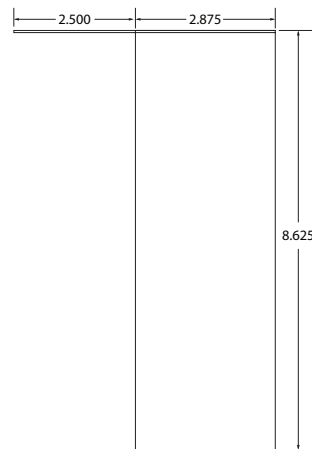

## UNIVERSAL CABLE RETRACTOR

Part #: EVCS-UCR-R-05 / EVCS-UCR-R-15

LEFT SIDE

TOP VIEW

BACK