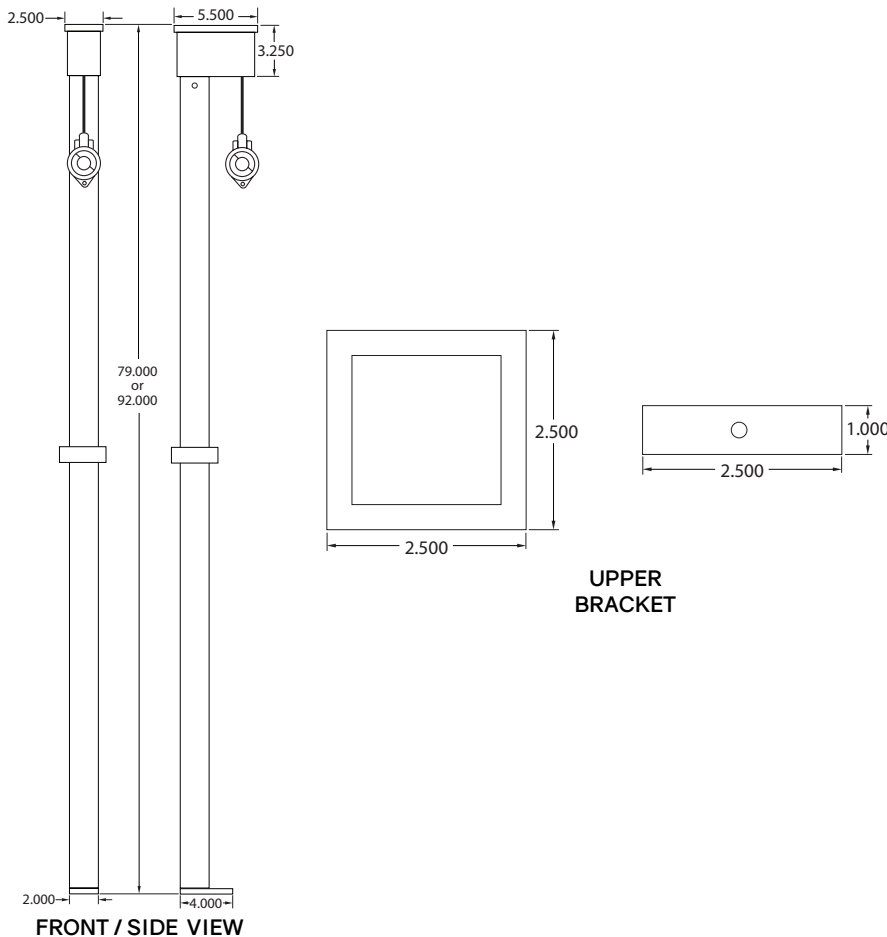

Shown installed as a dual retractor configuration

Shown installed as a single retractor configuration

EZ-PULL RETRACTOR

Part #: EVCS-79EZ-R-XX • EVCS-92EZ-R-XX

PRODUCT FEATURES

Part Number(s):

79": EVCS-79EZ-R-XX

92": EVCS-92EZ-R-XX

- Durable powder-coat finish
- Rust-free aluminum construction
- Available in two sizes:
79" for up to 20' cables
92" for up to 25' cables
- Universal design
- Keeps cables off the ground, minimizes cable wear, and tripping hazards
- Versatile mounting brackets
- Maintenance free bushings and cable
- Easy to install and maintain
(some applications may require custom brackets)